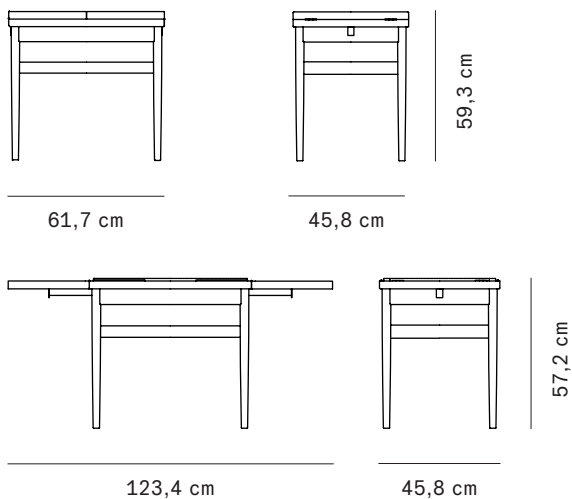

PRODUCT INFO

| | |
|-------------------|---|
| CATEGORY | Table |
| DESIGN | Finn Juhl |
| YEAR | 1948, relaunched in 2018 |
| MATERIALS | Walnut, glass and brass |
| DIMENSIONS | Size: L 61,7 cm (unfolded L 123,4 cm) x W 45,8 cm x H 59,3 cm (unfolded H 57,2 cm) Weight: 12 kg Cbm: 0,30 m ³ |